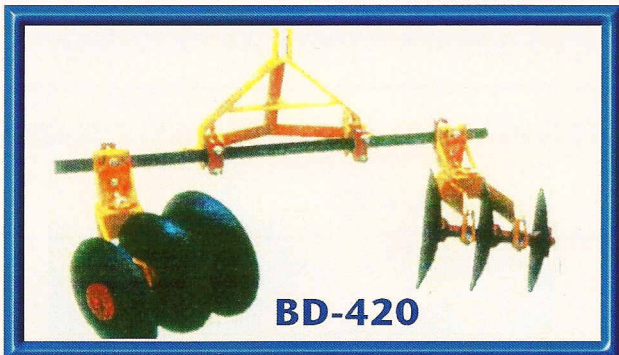

FARM MACHINERY
Domries
 SINCE 1924
 STEEL FABRICATION

BORDER DISCS

**RUGGED &
 DEPENDABLE**

DOMRIES ENTERPRISES, INC.
 12281 Road 29
 Madera, CA 93638
 Phone (559) 673-9143 • Fax (559) 673-4110
 visit our website at www.domries.com

**High Quality
 Farm Machinery
 Since 1924**

Domries

BORDER DISCS

Model 420 and 642 Non Slip Rack Adjustment for Pitch Tilt

Bearing Housing for Non-Adjustable Border Disc

Bearing Housing for Adjustable Border Disc BD-642

MODEL NO.	DESCRIPTION	DISC BLADES	GANG ROD	APPROX. WT. LBS.
BD-252	NON ADJUSTABLE	2-22" and 2-24"	1 1/8 sq.	220
BD-264	NON ADJUSTABLE	2-22" and 2-26"	1 1/2 sq.	330
BD-420	ADJUSTABLE	2-20", 2-22" and 2-24"	1 1/8 sq.	355
BD-642	ADJUSTABLE	2-22", 2-24" and 2-26"	1 1/2 sq.	470
BD-342	ADJUSTABLE	2-22" and 2-24"	1 1/8 sq.	308
BD-364	ADJUSTABLE	2-24" and 2-26"	1 1/2 sq.	380