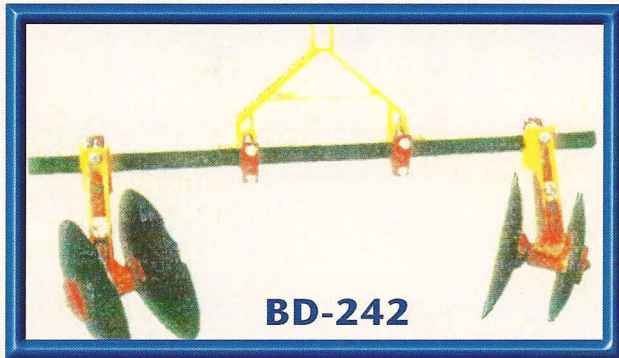

FARM MACHINERY
Domries
 SINCE 1924
 STEEL FABRICATION

BORDER DISCS

**RUGGED &
 DEPENDABLE**

DOMRIES ENTERPRISES, INC.
 12281 Road 29
 Madera, CA 93638
 Phone (559) 673-9143 • Fax (559) 673-4110
 visit our website at www.domries.com

**High Quality
 Farm Machinery
 Since 1924**

Domries

BORDER DISCS

Model 420 and 642 Non Slip Rack Adjustment for Pitch Tilt

Bearing Housing for Non-Adjustable Border Disc

Bearing Housing for Adjustable Border Disc BD-642

MODEL NO.	DESCRIPTION	DISC BLADES	GANG ROD	APPROX. WT. LBS.
BD-252	NON ADJUSTABLE	2-22" and 2-24"	1 1/8 sq.	220
BD-264	NON ADJUSTABLE	2-22" and 2-26"	1 1/2 sq.	330
BD-420	ADJUSTABLE	2-20", 2-22" and 2-24"	1 1/8 sq.	355
BD-642	ADJUSTABLE	2-22", 2-24" and 2-26"	1 1/2 sq.	470
BD-342	ADJUSTABLE	2-22" and 2-24"	1 1/8 sq.	308
BD-364	ADJUSTABLE	2-24" and 2-26"	1 1/2 sq.	380