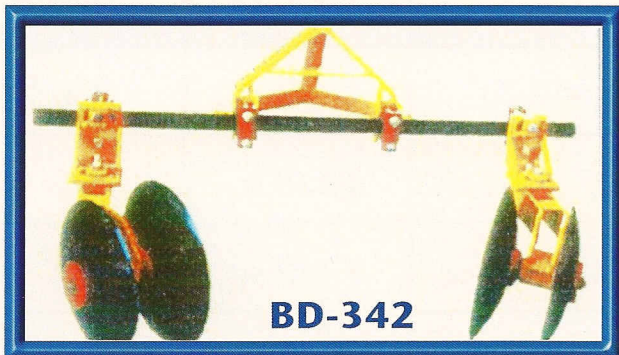

FARM MACHINERY
Domries
 SINCE 1924
 STEEL FABRICATION

BORDER DISCS

**RUGGED &
 DEPENDABLE**

DOMRIES ENTERPRISES, INC.
 12281 Road 29
 Madera, CA 93638
 Phone (559) 673-9143 • Fax (559) 673-4110
 visit our website at www.domries.com

**High Quality
 Farm Machinery
 Since 1924**

Domries

BORDER DISCS

Model 420 and 642 Non Slip Rack Adjustment for Pitch Tilt

Bearing Housing for Non-Adjustable Border Disc

Bearing Housing for Adjustable Border Disc BD-642

MODEL NO.	DESCRIPTION	DISC BLADES	GANG ROD	APPROX. WT. LBS.
BD-252	NON ADJUSTABLE	2-22" and 2-24"	1 1/8 sq.	220
BD-264	NON ADJUSTABLE	2-22" and 2-26"	1 1/2 sq.	330
BD-420	ADJUSTABLE	2-20", 2-22" and 2-24"	1 1/8 sq.	355
BD-642	ADJUSTABLE	2-22", 2-24" and 2-26"	1 1/2 sq.	470
BD-342	ADJUSTABLE	2-22" and 2-24"	1 1/8 sq.	308
BD-364	ADJUSTABLE	2-24" and 2-26"	1 1/2 sq.	380