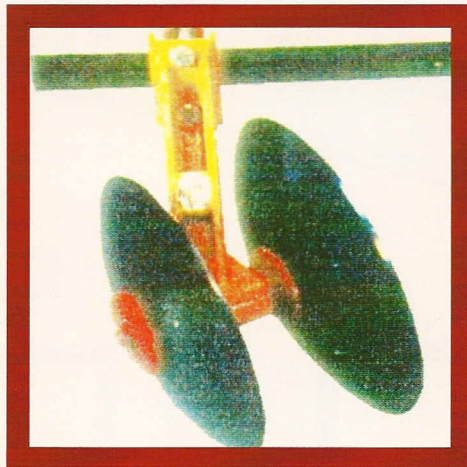

FARM MACHINERY
Domries
 SINCE 1924
 STEEL FABRICATION

BORDER DISCS

**RUGGED &
 DEPENDABLE**

DOMRIES ENTERPRISES, INC.
 12281 Road 29
 Madera, CA 93638
 Phone (559) 673-9143 • Fax (559) 673-4110
 visit our website at www.domries.com

**High Quality
 Farm Machinery
 Since 1924**

Domries

BORDER DISCS

Model 420 and 642 Non Slip Rack Adjustment for Pitch Tilt

Bearing Housing for Non-Adjustable Border Disc

Bearing Housing for Adjustable Border Disc BD-642

MODEL NO.	DESCRIPTION	DISC BLADES	GANG ROD	APPROX. WT. LBS.
BD-252	NON ADJUSTABLE	2-22" and 2-24"	1 1/8 sq.	220
BD-264	NON ADJUSTABLE	2-22" and 2-26"	1 1/2 sq.	330
BD-420	ADJUSTABLE	2-20", 2-22" and 2-24"	1 1/8 sq.	355
BD-642	ADJUSTABLE	2-22", 2-24" and 2-26"	1 1/2 sq.	470
BD-342	ADJUSTABLE	2-22" and 2-24"	1 1/8 sq.	308
BD-364	ADJUSTABLE	2-24" and 2-26"	1 1/2 sq.	380